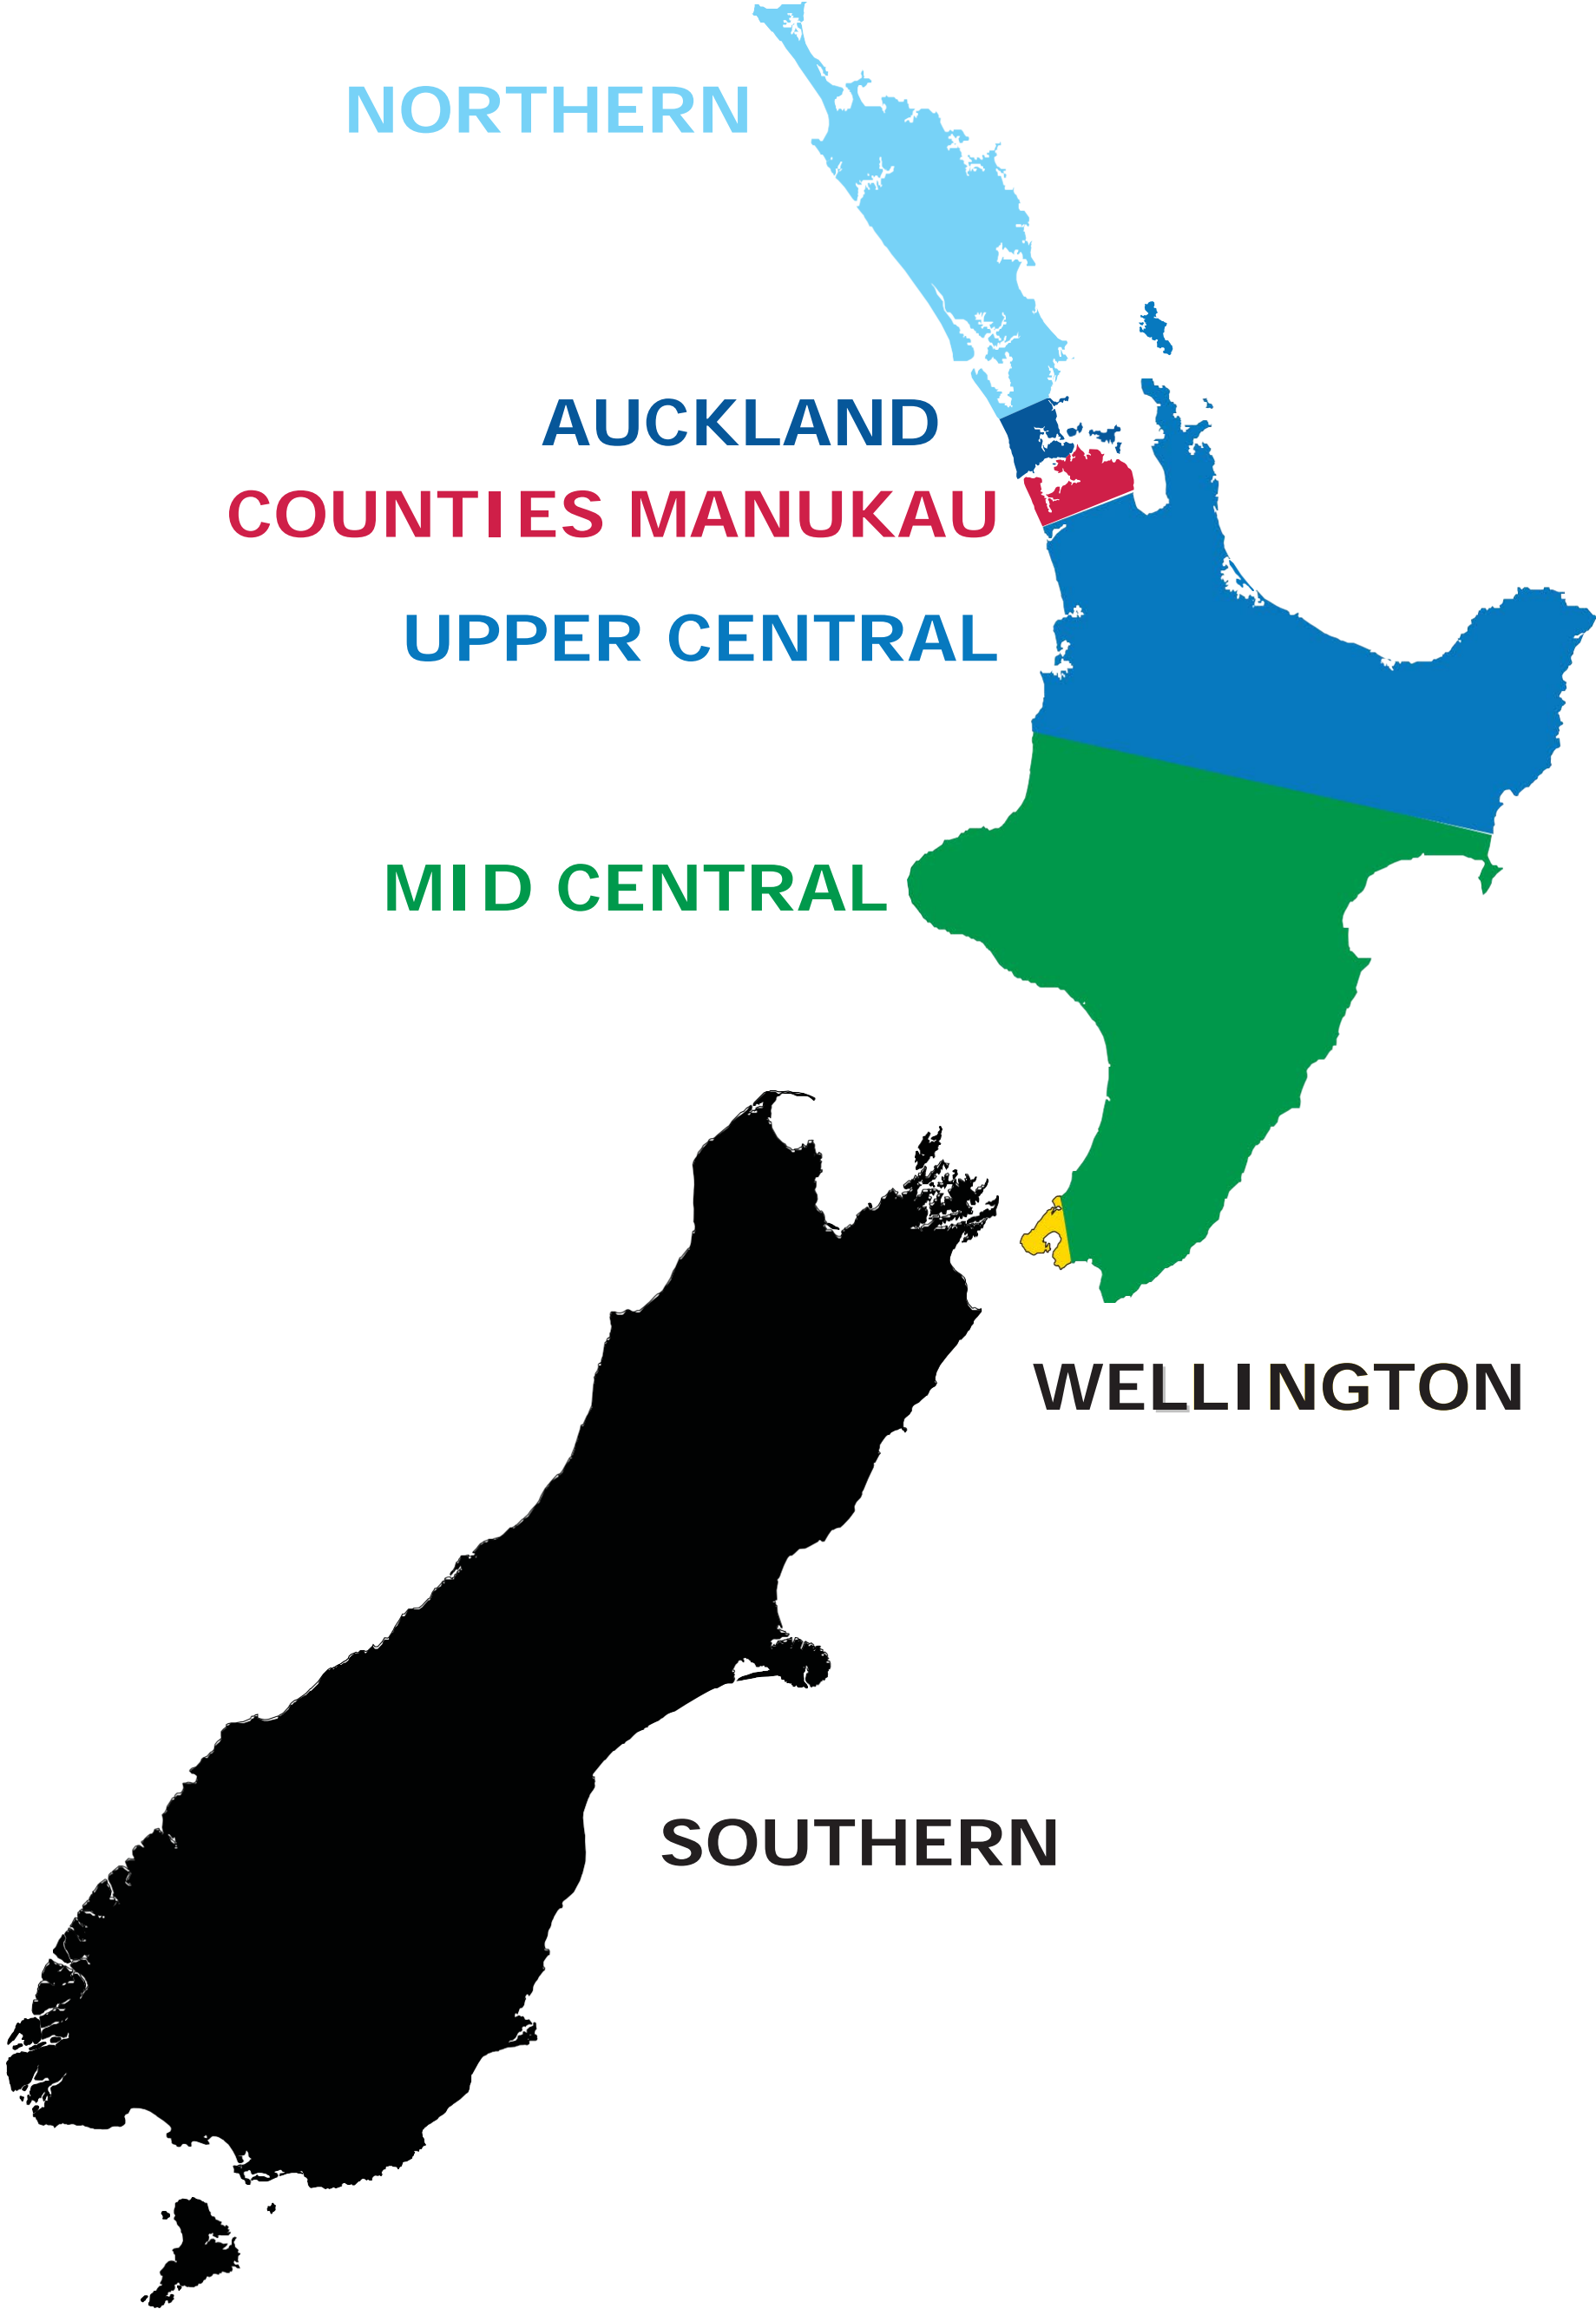

New Zealand Rugby League

Zones